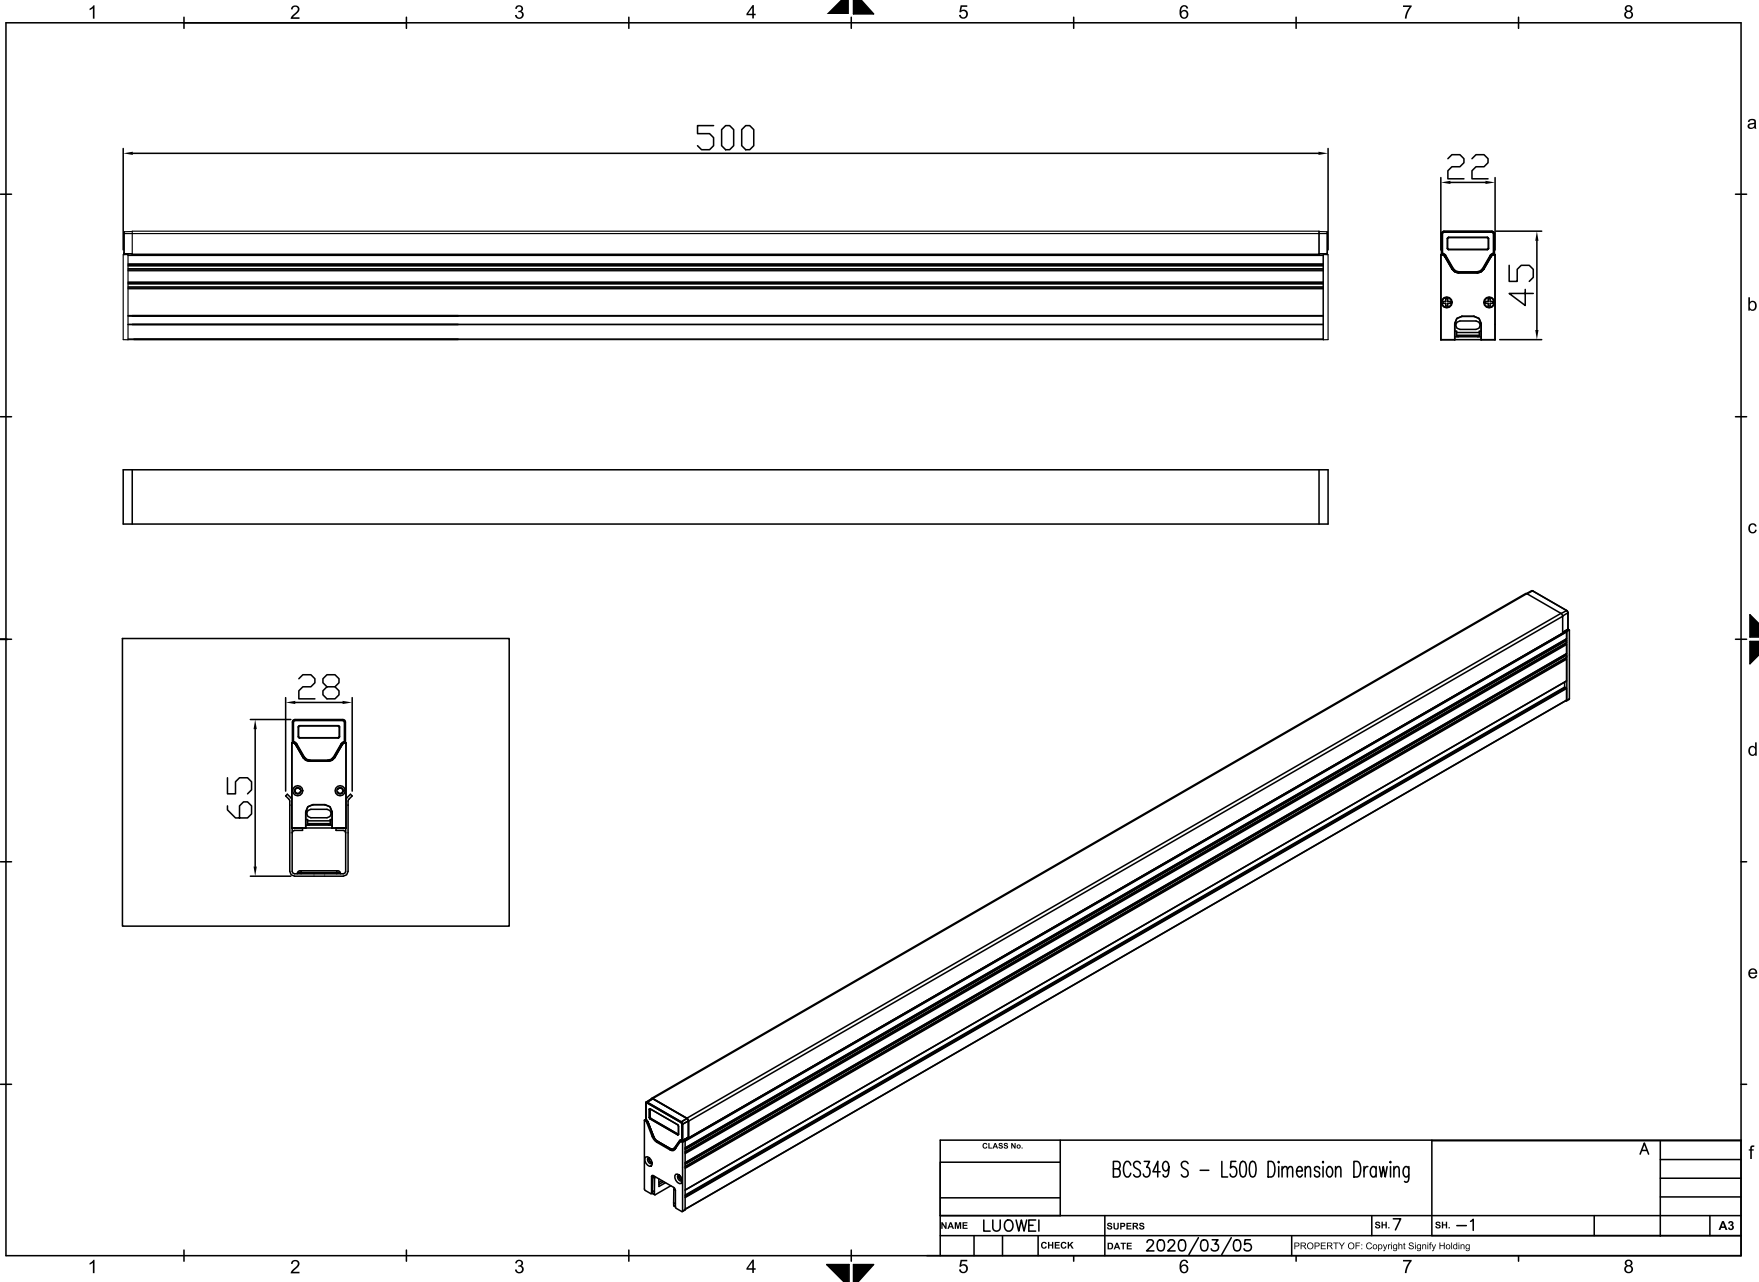

LifeMagic

CLASS No.		BCS349 S - L500 Dimension Drawing		A	
NAME	LUOWEI	SUPERS	SH. 7	SH. -1	A3
CHECK	DATE	2020/03/05	PROPERTY OF: Copyright Signify Holding