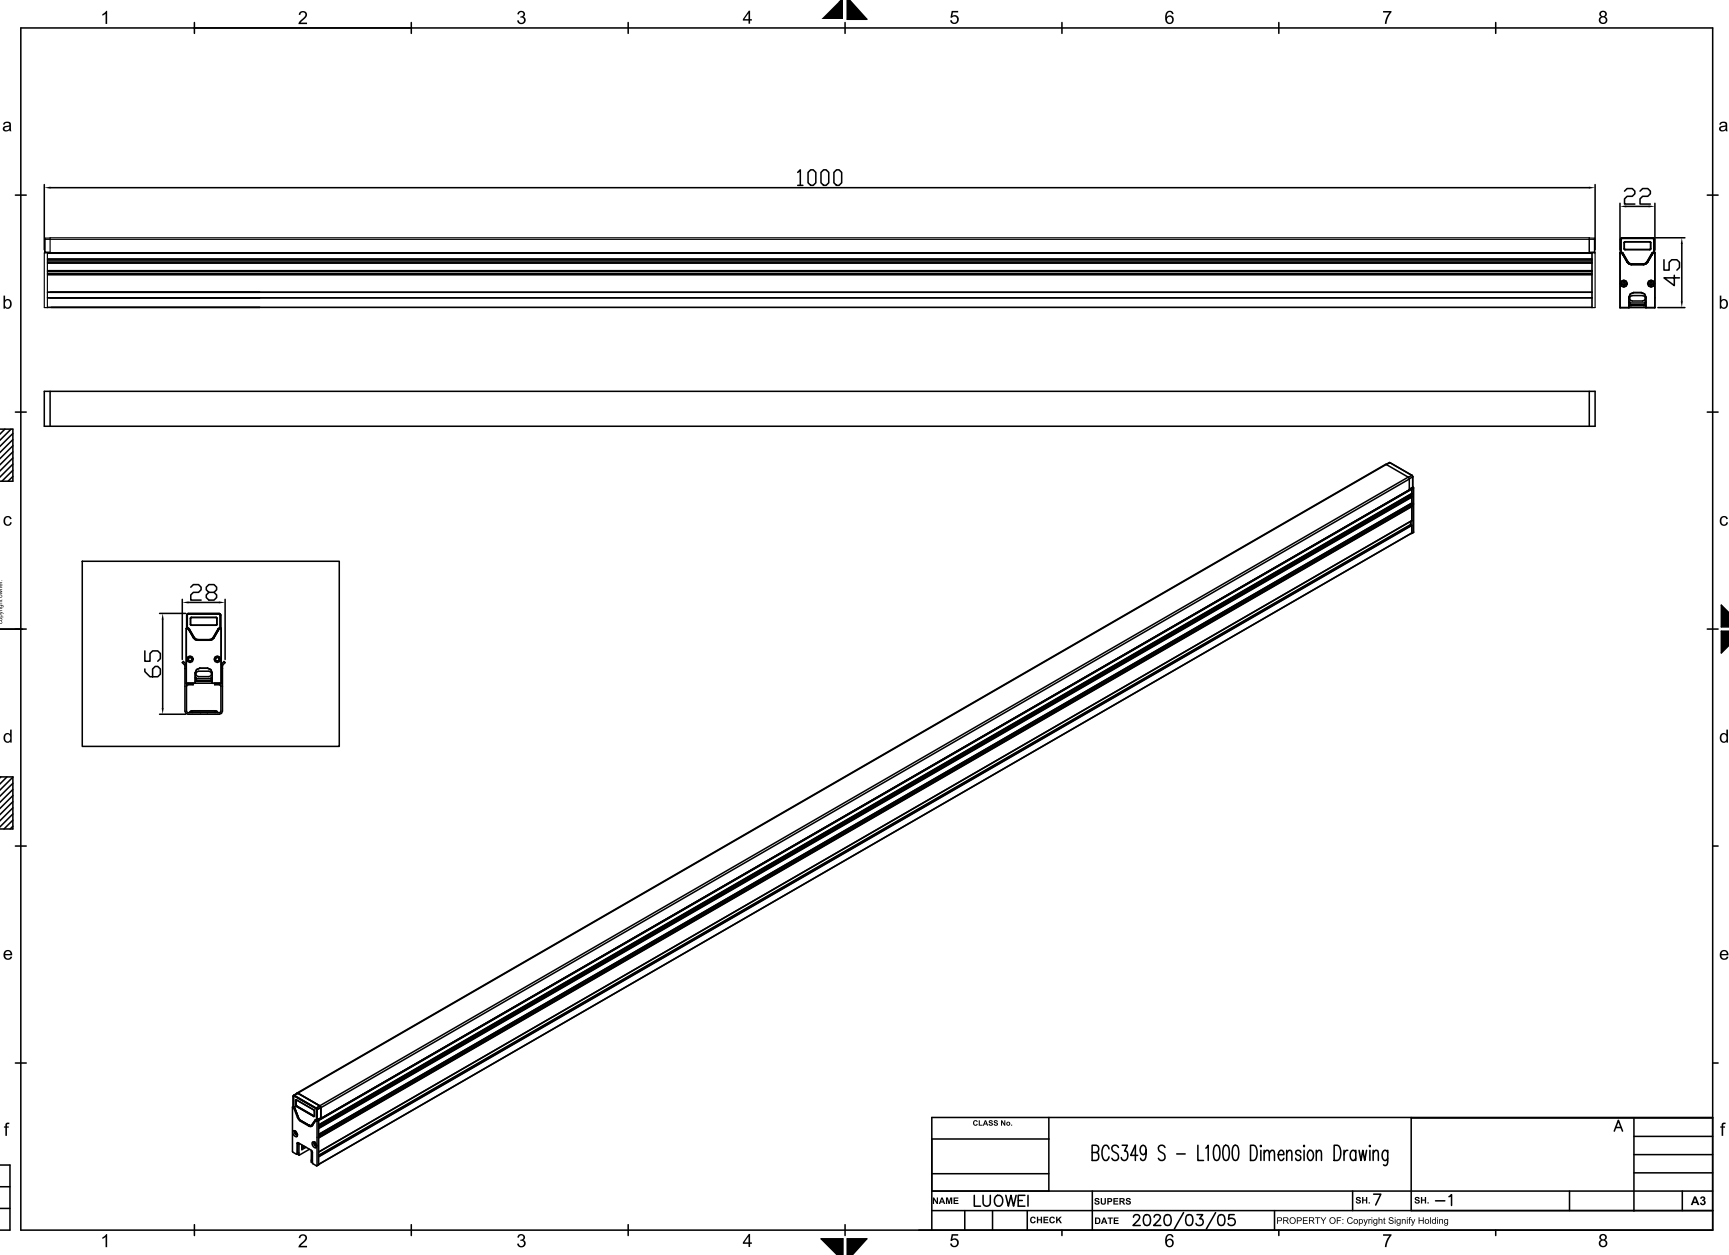

LiteMagic

CLASS No.		BCS349 S - L1000 Dimension Drawing		A	
NAME	LUOWE	SUPERS	SH. 7	SH. -1	A3
CHECK	DATE	2020/03/05	PROPERTY OF: Copyright Signify Holding