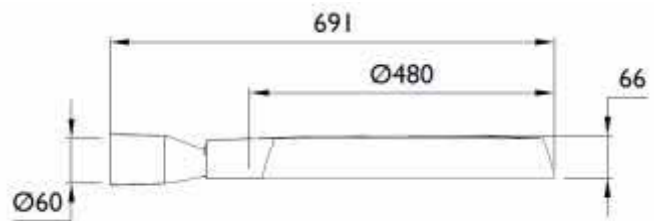

Dimension Drawing

Type	Weight Kg
BGP499 PT	10.7-11.5
BGP499 SE	9.7-10.5
BGP499 SP	8.5-9.3
BGP499 SP (+CHESS)	7.7 8.5

BGP499 SE