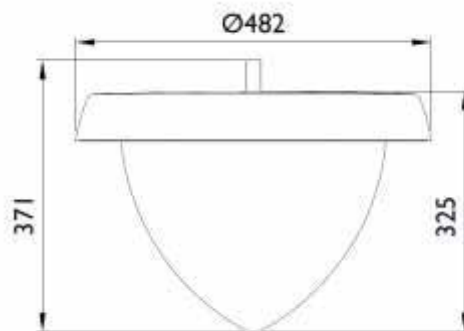

Dimension Drawing

Type	Weight Kg
BGP499 PT	10.7-11.5
BGP499 SE	9.7-10.5
BGP499 SP	8.5-9.3
BGP499 SP (+CHESS)	7.7 8.5

BGP499 PT

BGP499 SE

BGP499 SP

BGP499 SP (+CHESS)

Accessories

Screw-thread boom

Choose one of three

No.	12 TBC	Description
1	911401727802	zsp461 Screw-thread 70 mm
2	911401727812	zsp461 Screw-thread 255 mm
3	911401727822	zsp461 Screw-thread 370 mm

Cover

Cover

Dome cover

Chess cover

Configuration

					
	1	2	3	4	5
Housing unit	N.A	N.A			
Screw-thread fixation part	N.A	N.A	70mm 	370mm 	255mm 
Cover	N.A	N.A	N.A		

Order information

Photo	12NC	Product Description	Lighting pole diameter
	TBD	BGP499 48LED 100W NW DME 7P PT	φ55- 60 - outer diameter
	TBD	BGP499 48LED 65W NW PT DME 7P PT	φ55 - 60 - outer diameter
	TBD	BGP499 64LED 100W NW DME 7P SE	φ55- 60 outer diameter
	TBD	BGP499 48LED 65W NW DME 7P SE	φ55- 60 outer diameter
	TBD	BGP499 64LED 100W NW DME 7P SP	φ34- 4 inner diameter0
	TBD	BGP499 48LED 65W NW DME 7P SP	φ3440 - inner diameter
	TBD	ZSP499 Screw - thread 75mm	Screw - thread fixation part 70mm
	TBD	ZSP499 Screw - thread 255mm	Screw- thread fixation part 255mm
	TBD	ZSP499 Screw - thread 370mm	Screw - thread fixation part 370mm
	TBD	ZCP499 Dome cover	in combination with Screw - -thread fixation part 370mm
	TBD	ZCP499 Chess cover	in combination with Screw - thread fixation part 255mm