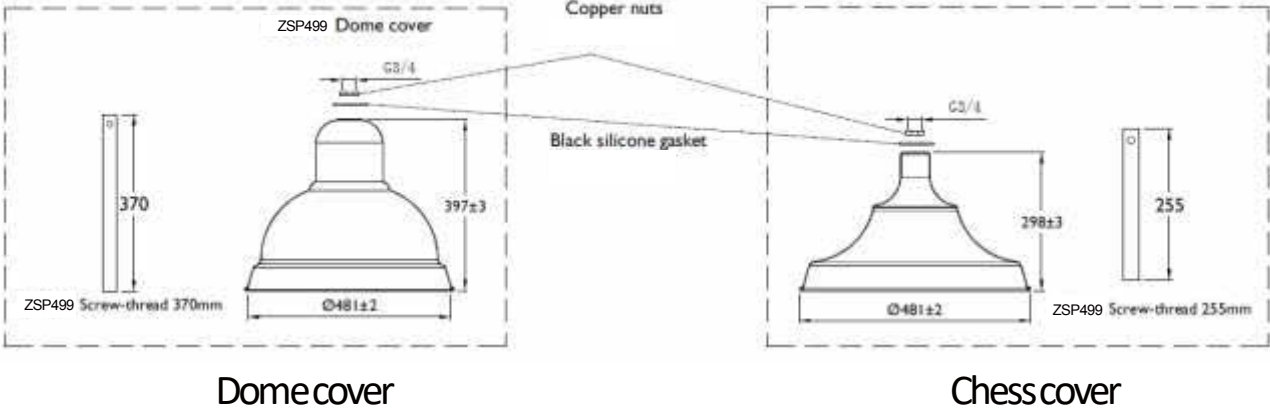

Chess cover

Cover

Cover

Dome cover