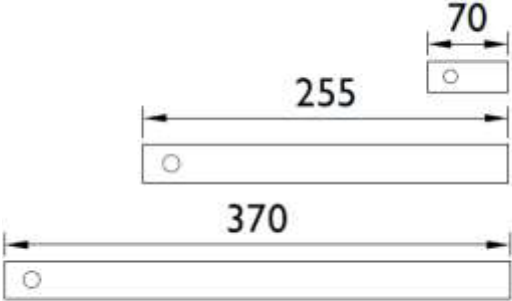

Dimension Drawing

Type	Weight Kg
BGP499 PT	10.7-11.5
BGP499 SE	9.7-10.5
BGP499 SP	8.5-9.3
BGP499 SP (+CHESS)	7.7 8.5

BGP499 PT

BGP499 SE

BGP499 SP

BGP499 SP (+CHESS)

Accessories

Screw-thread boom

Choose one of three

No.	12 TBC	Description
1	911401727802	zsp461 Screw-thread 70 mm
2	911401727812	zsp461 Screw-thread 255 mm
3	911401727822	zsp461 Screw-thread 370 mm

Cover

Cover

Dome cover

Chess cover

Configuration