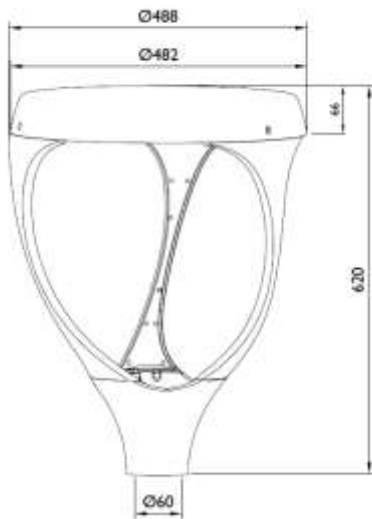

Dimension Drawing

Type	Weight Kg
BGP499 PT	10.7-11.5
BGP499 SE	9.7-10.5
BGP499 SP	8.5-9.3
BGP499 SP (+CHESS)	7.7 8.5

BGP499 PT

BGP499 SE

BGP499 SP

BGP499 SP (+CHESS)

Accessories

Screw-thread boom

					
	1	2	3	4	5
Housing unit	N.A	N.A			
Screw-thread fixation part	N.A	N.A	70mm 	370mm 	255mm 
Cover	N.A	N.A	N.A		

Order information

Photo	12NC	Product Description	Lighting pole diameter
	TBD	BGP499 48LED 100W NW DME 7P PT	φ55- 60 - outer diameter
	TBD	BGP499 48LED 65W NW PT DME 7P PT	φ55 - 60 - outer diameter
	TBD	BGP499 64LED 100W NW DME 7P SE	φ55- 60 outer diameter
	TBD	BGP499 48LED 65W NW DME 7P SE	φ55- 60 outer diameter
	TBD	BGP499 64LED 100W NW DME 7P SP	φ34- 4 inner diameter0
	TBD	BGP499 48LED 65W NW DME 7P SP	φ3440 - inner diameter
	TBD	ZSP499 Screw - thread 75mm	Screw - thread fixation part 70mm
	TBD	ZSP499 Screw - thread 255mm	Screw- thread fixation part 255mm
	TBD	ZSP499 Screw - thread 370mm	Screw - thread fixation part 370mm
	TBD	ZCP499 Dome cover	in combination with Screw - -thread fixation part 370mm
	TBD	ZCP499 Chess cover	in combination with Screw - thread fixation part 255mm