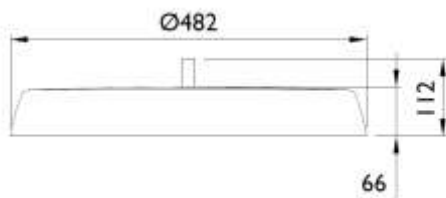

Dimension Drawing

Type	Weight Kg
BGP499 PT	10.7-11.5
BGP499 SE	9.7-10.5
BGP499 SP	8.5-9.3
BGP499 SP (+CHESS)	7.7 8.5

BGP499 PT

BGP499 SE

BGP499 SP

BGP499 SP (+CHESS)

Accessories

Screw-thread boom

Choose one of three

No.	12 TBC	Description
1	911401727802	zsp461 Screw-thread 70 mm
2	911401727812	zsp461 Screw-thread 255 mm
3	911401727822	zsp461 Screw-thread 370 mm

Cover

Cover

Dome cover

Chess cover

Configuration

					
	1	2	3	4	5
Housing unit	N.A	N.A			
Screw-thread fixation part	N.A	N.A	70mm 	370mm 	255mm 
Cover	N.A	N.A	N.A		

Order information

Photo	12NC	Product Description	Lighting pole diameter
	TBD	BGP499 48LED 100W NW DME 7P PT	φ55- 60 - outer diameter
	TBD	BGP499 48LED 65W NW PT DME 7P PT	φ55 - 60 - outer diameter
	TBD	BGP499 64LED 100W NW DME 7P SE	φ55- 60 outer diameter
	TBD	BGP499 48LED 65W NW DME 7P SE	φ55- 60 outer diameter
	TBD	BGP499 64LED 100W NW DME 7P SP	φ34- 4 inner diameter0
	TBD	BGP499 48LED 65W NW DME 7P SP	φ3440 - inner diameter
	TBD	ZSP499 Screw - thread 75mm	Screw - thread fixation part 70mm
	TBD	ZSP499 Screw - thread 255mm	Screw- thread fixation part 255mm
	TBD	ZSP499 Screw - thread 370mm	Screw - thread fixation part 370mm
	TBD	ZCP499 Dome cover	in combination with Screw - -thread fixation part 370mm
	TBD	ZCP499 Chess cover	in combination with Screw - thread fixation part 255mm